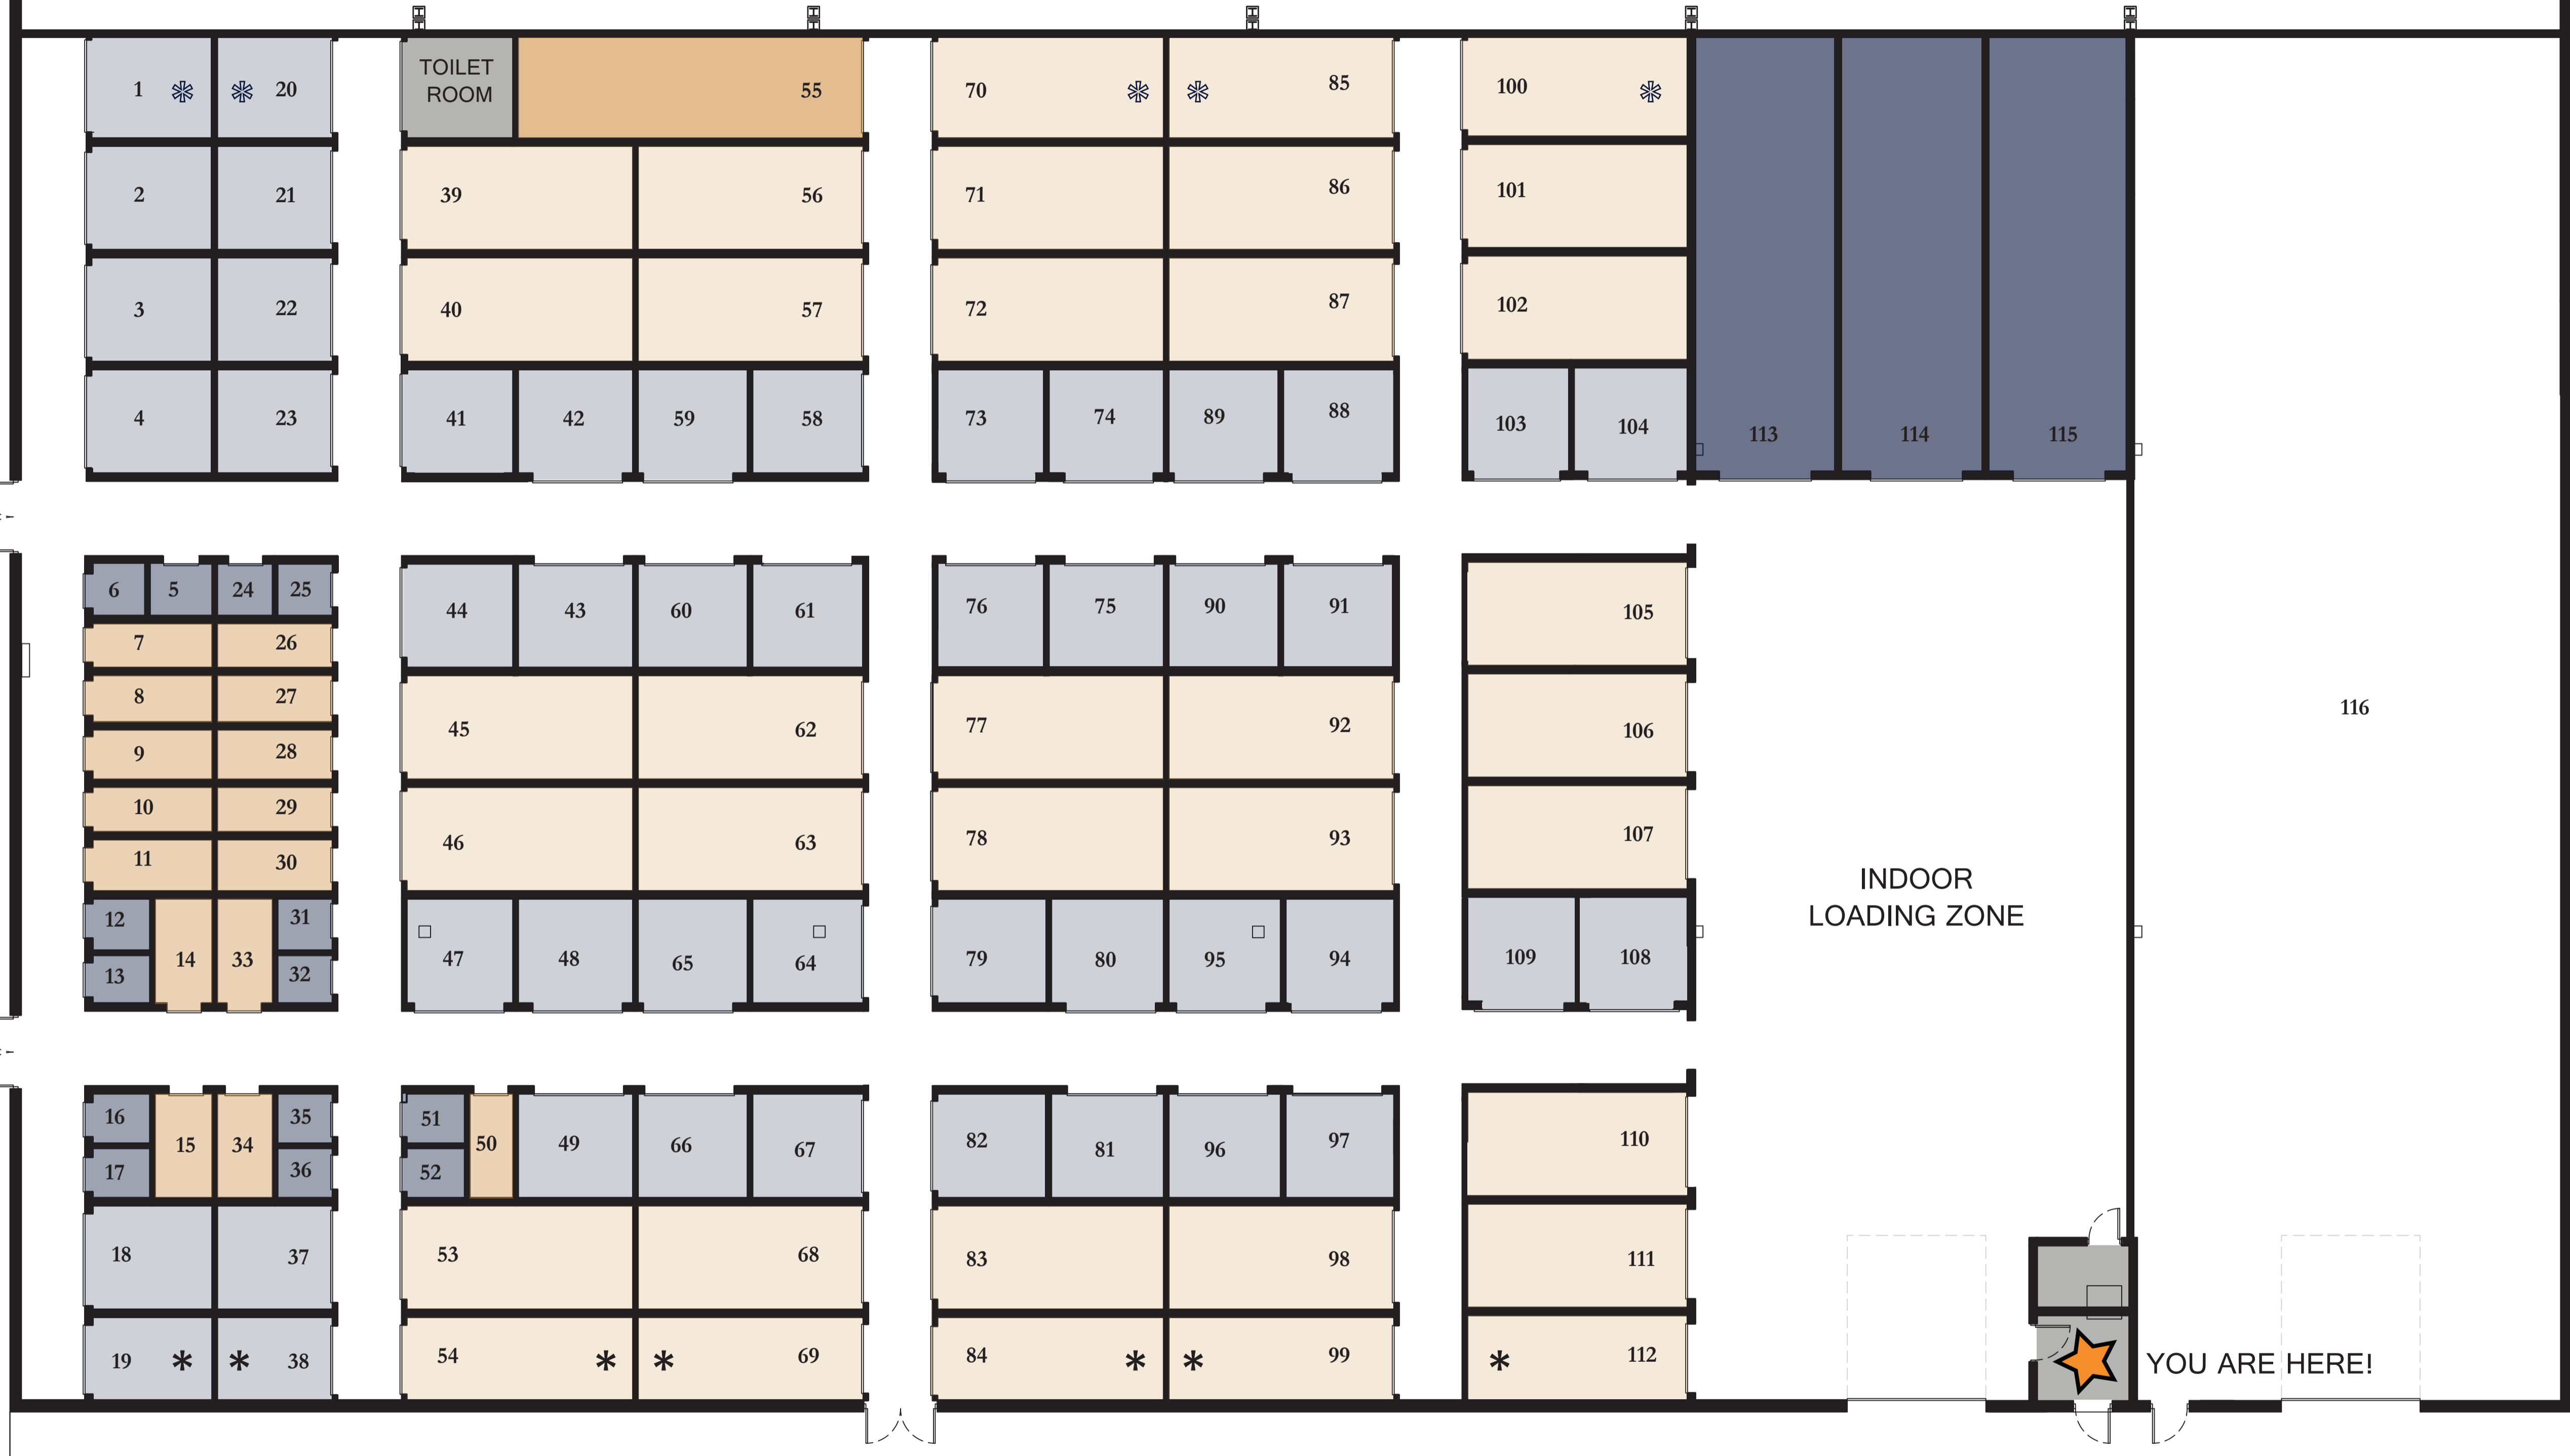

UNIT SIZES:

- 10' X 10'
- \* 9' X 10'
- \* 11' X 10'
- 10' X 20'
- \* 9' X 10'
- \* 11' X 10'
- 5' X 5'
- 5' X 10'
- 11' X 30'
- 12' X 40'
- TOILET & ENTRY

LOADING ZONE

LOADING ZONE

MAIN ENTRANCE